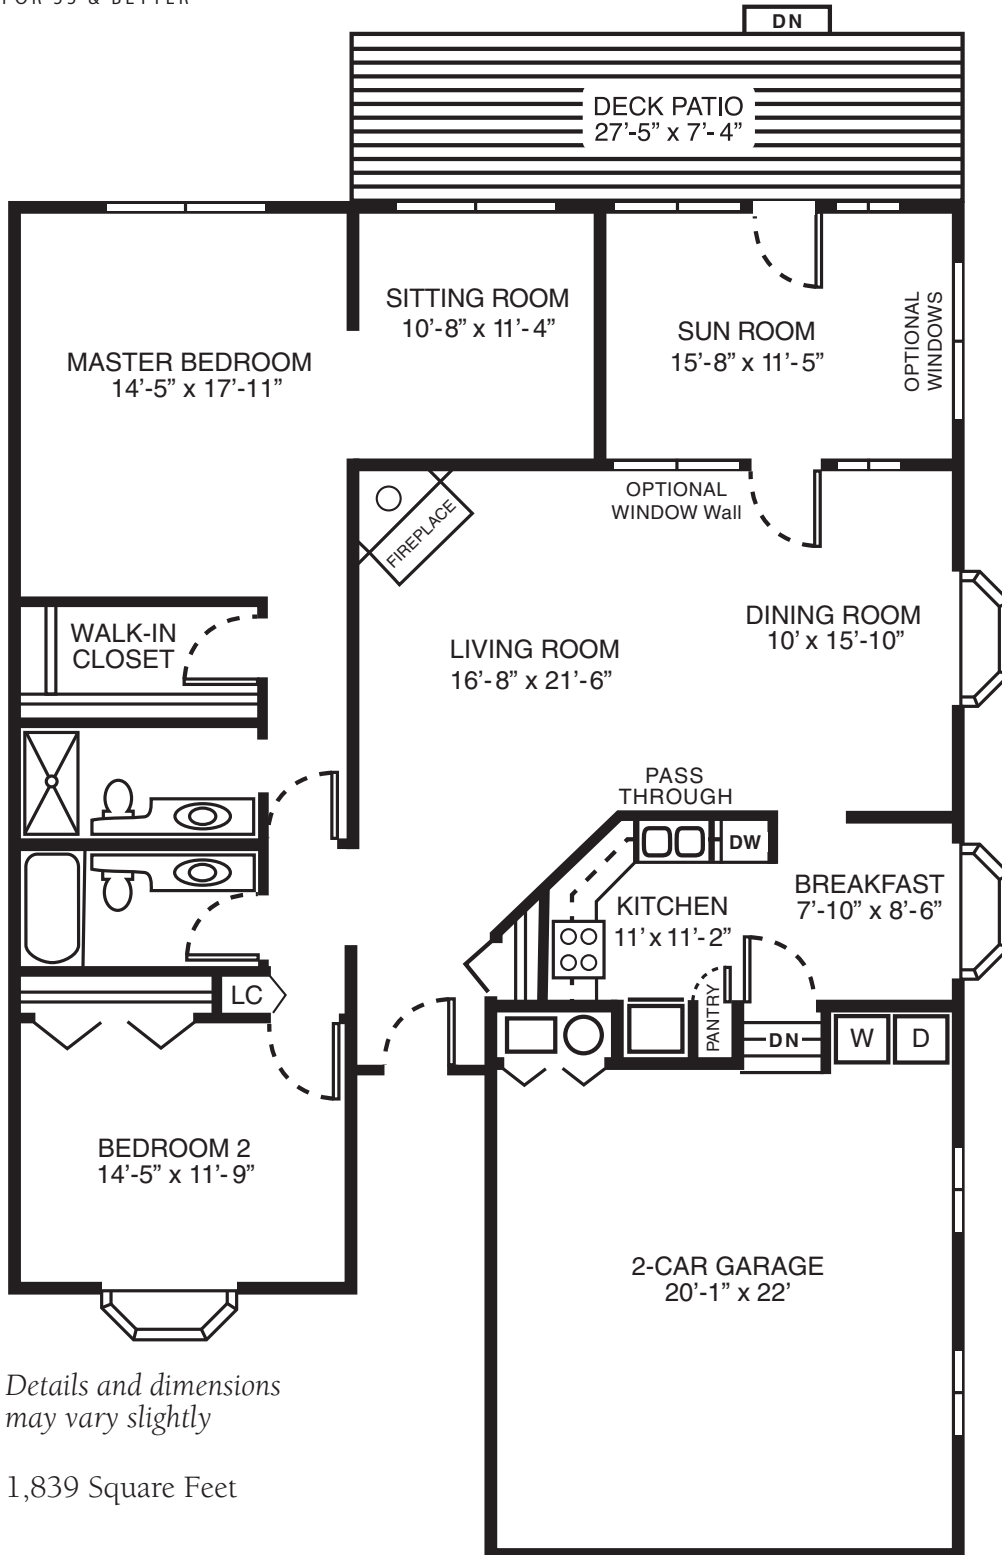

ATLANTIC SHORES

THE NEIGHBORHOOD FOR 55 & BETTER

Details and dimensions may vary slightly

1,839 Square Feet

The Cape Charles